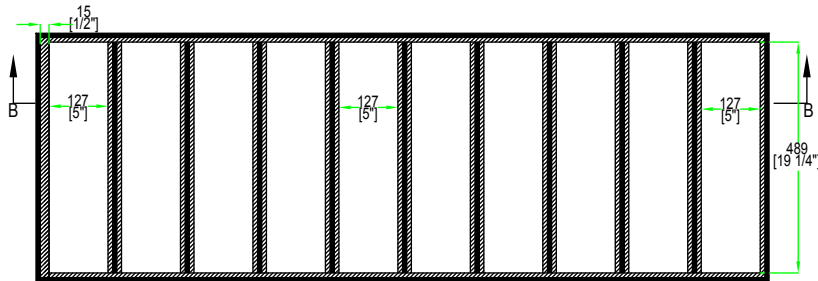

# CM-CD300SW

FRONT VIEW

LEFT VIEW

BACK VIEW

RIGHT VIEW

A-A VIEW

TOP VIEW OF COVER

B-B VIEW

TOP VIEW OF BASE

MODEL: CM-CD300SW

SIÈGE SOCIAL - HEAD OFFICE

380, rue Fortin, Québec,  
Qc, Canada G1M 1B1

Tel: (418) 780-6269  
Fax: (418) 527-8722

www.box-international.ca  
info@box-international.ca