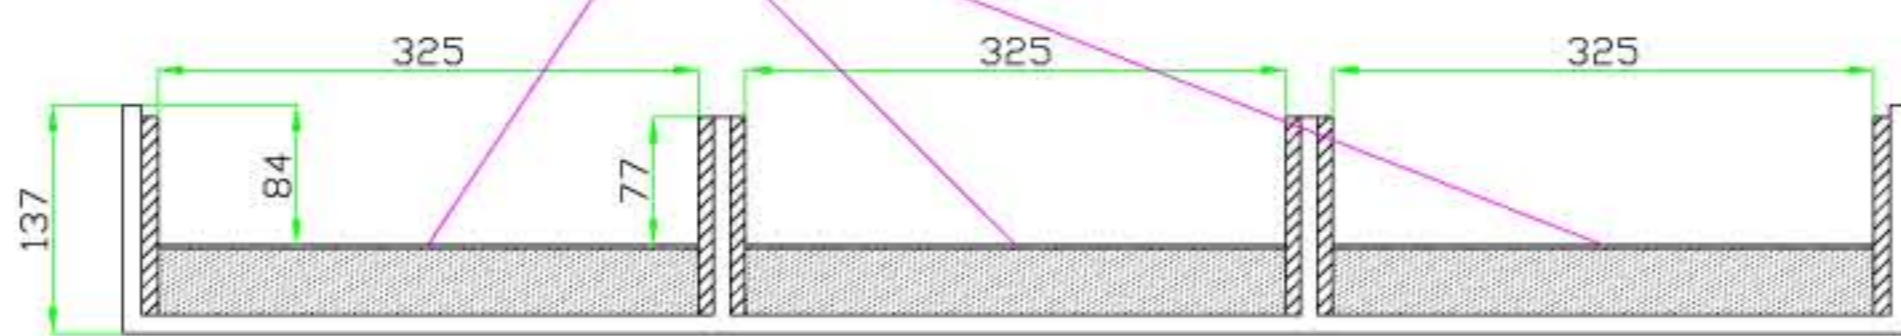

CM-CDDJ12MW

CARPET BACK VIEW

WWW.THECASEMAKERSCO.COM