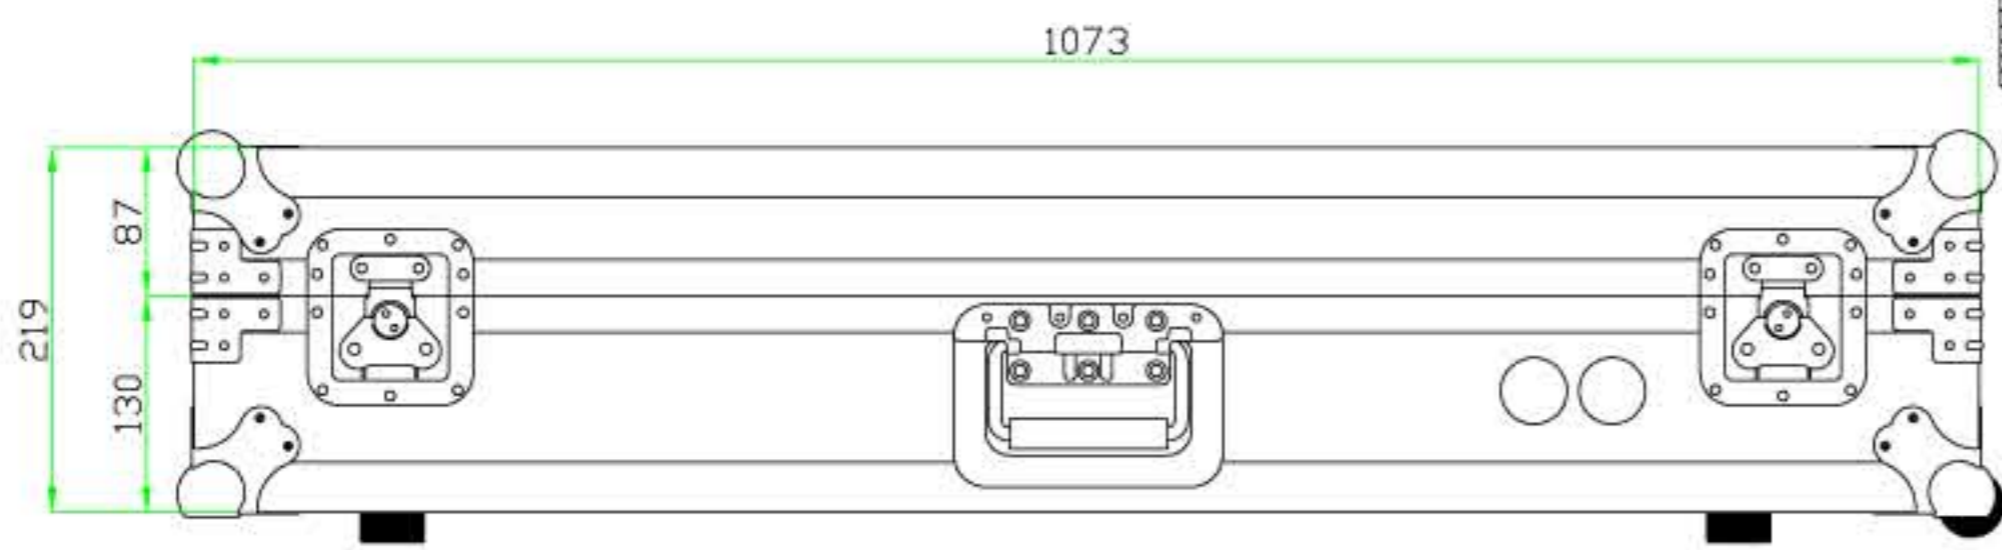

CM-CDDJ12MW

CARPET BACK VIEW

WWW.THECASEMAKERSCO.COM