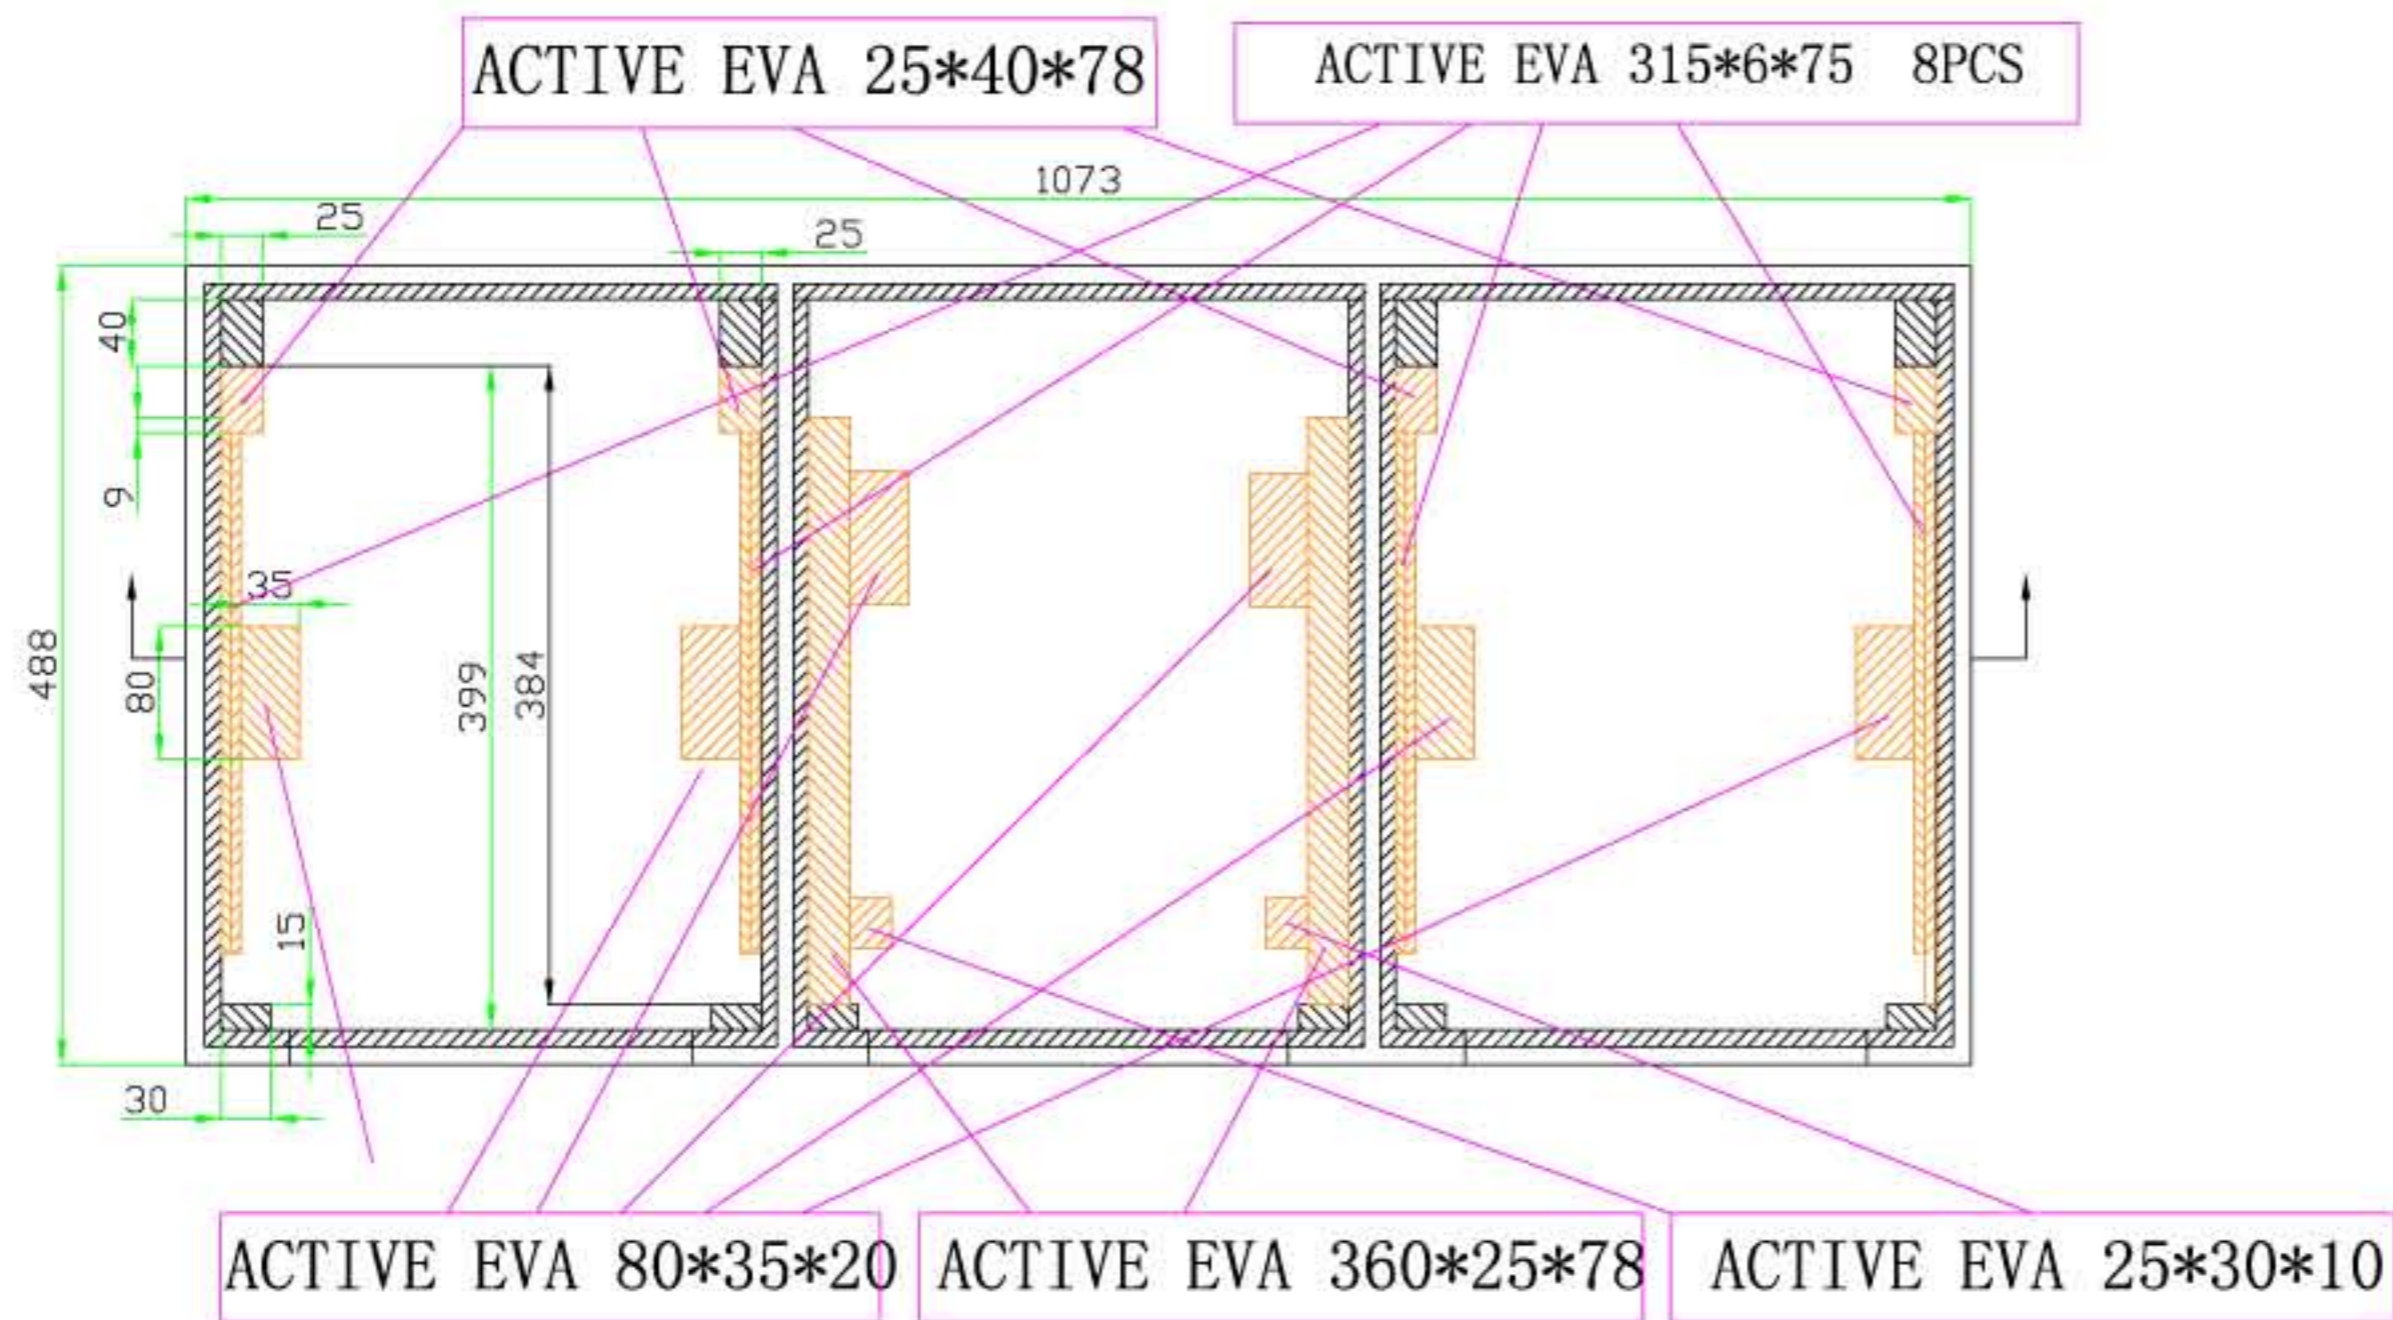

CM-CDDJ12MW

CARPET BACK VIEW

WWW.THECASEMAKERSCO.COM