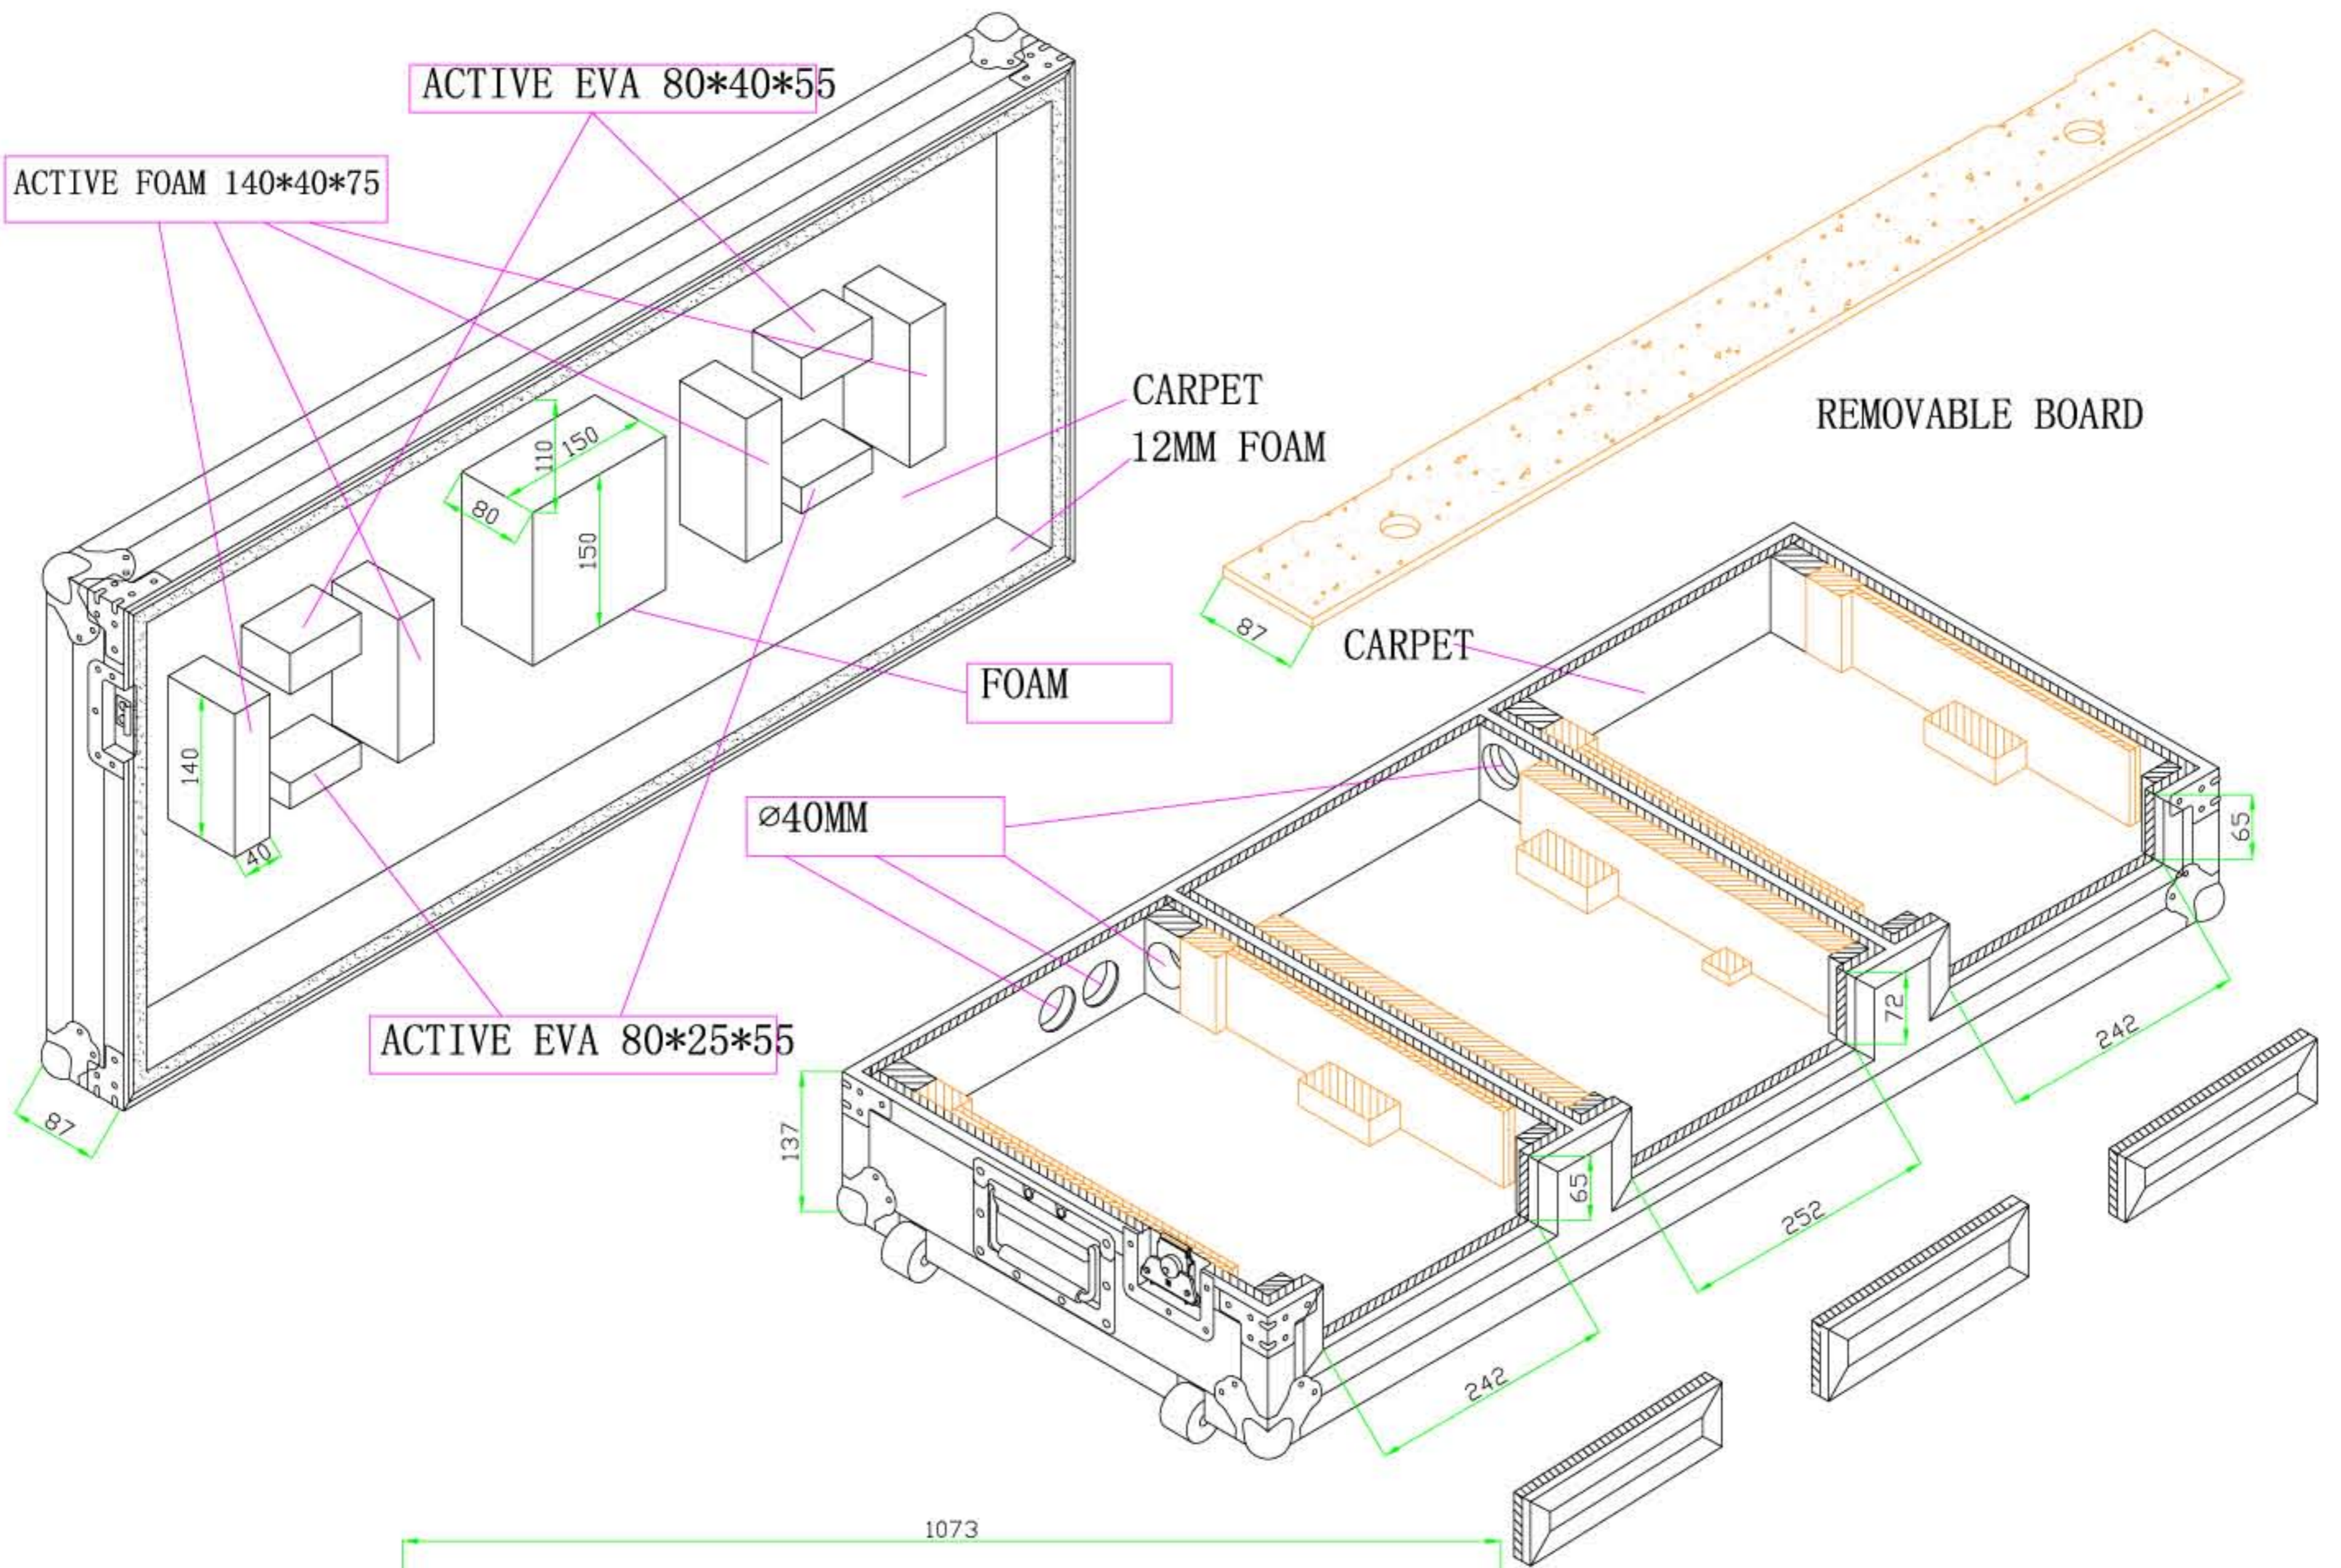

CM-CDDJ12MW

CARPET BACK VIEW

WWW.THECASEMAKERSCO.COM