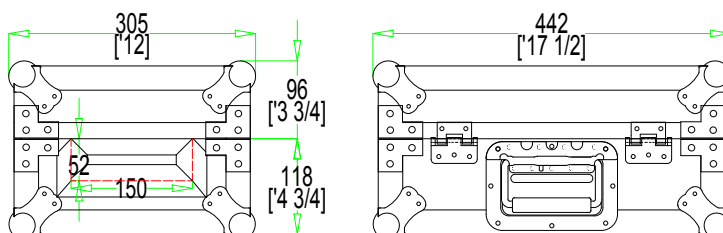

CM-CDP100-200

FRONT VIEW

LEFT VIEW

RIGHT VIEW

BACK VIEW

A-A VIEW

TOP VIEW OF COVER

B-B VIEW

TOP VIEW OF BASE

Model: CM-CDP100-200

SIÈGE SOCIAL - HEAD OFFICE

380, rue Fortin, Québec,
Qc, Canada G1M 1B1

Tel: (418) 780-6269
Fax: (418) 527-8722

www.box-international.ca
info@box-international.ca