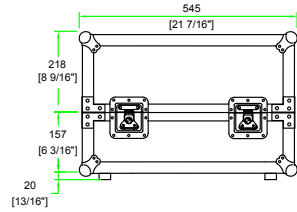

CM-CD200S

FRONT VIEW

LEFT VIEW

BACK VIEW

RIGHT VIEW

BOTTOM VIEW

PANEL FOR TOP COVER

A-A VIEW

TOP VIEW OF COVER

B-B VIEW

C-C VIEW

TOP VIEW OF BASE

D-D VIEW

MODEL:CM-CD200S

INTERNATIONAL
DIVISION DE / OF MULTI-CAISSES INC.

SIÈGE SOCIAL - HEAD OFFICE