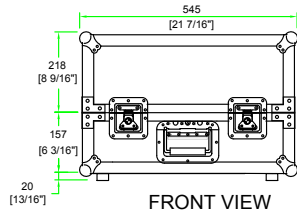

CM-CD200S

FRONT VIEW

LEFT VIEW

BACK VIEW

RIGHT VIEW

BOTTOM VIEW

PANEL FOR TOP COVER

A-A VIEW

TOP VIEW OF COVER

B-B VIEW

C-C VIEW

TOP VIEW OF BASE

D-D VIEW

MODEL:CM-CD200S

INTERNATIONAL
DIVISION DE / OF MULTI-CAISSES INC.

SIÈGE SOCIAL - HEAD OFFICE