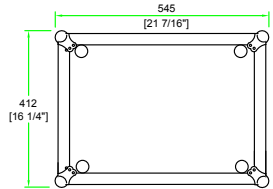

CM-CD200S

FRONT VIEW

LEFT VIEW

BACK VIEW

RIGHT VIEW

BOTTOM VIEW

PANEL FOR TOP COVER

A-A VIEW

TOP VIEW OF COVER

B-B VIEW

C-C VIEW

TOP VIEW OF BASE

D-D VIEW

MODEL:CM-CD200S

INTERNATIONAL
DIVISION DE / OF MULTI-CAISSES INC.

SIÈGE SOCIAL - HEAD OFFICE