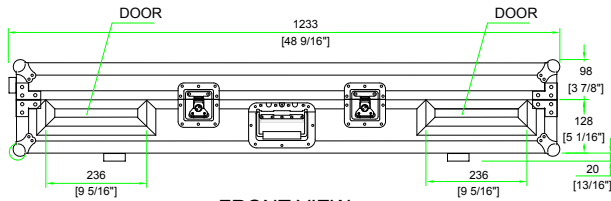

CM-CDDJ19MW

FRONT VIEW

LEFT VIEW

BACK VIEW

RIGHT VIEW

A-A VIEW

TOP VIEW OF COVER

B-B VIEW

C-C VIEW

TOP VIEW OF BASE

D-D VIEW

E-E VIEW

F-F VIEW

MODEL:CM-CDDJ19MW

INTERNATIONAL
DIVISION DE / OF MULTI-CAISSES INC.

SIÈGE SOCIAL - HEAD OFFICE