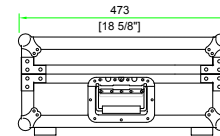

CM-CDDJ19MW

FRONT VIEW

LEFT VIEW

BACK VIEW

RIGHT VIEW

A-A VIEW

TOP VIEW OF COVER

B-B VIEW

C-C VIEW

TOP VIEW OF BASE

D-D VIEW

E-E VIEW

F-F VIEW

MODEL:CM-CDDJ19MW

INTERNATIONAL
DIVISION DE / OF MULTI-CAISSES INC.

SIÈGE SOCIAL - HEAD OFFICE