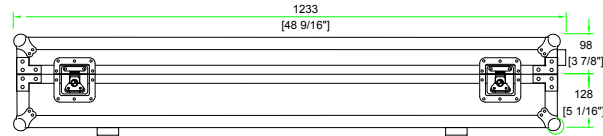

CM-CDDJ19MW

FRONT VIEW

LEFT VIEW

BACK VIEW

RIGHT VIEW

A-A VIEW

TOP VIEW OF COVER

B-B VIEW

C-C VIEW

TOP VIEW OF BASE

D-D VIEW

E-E VIEW

F-F VIEW

MODEL:CM-CDDJ19MW

INTERNATIONAL
DIVISION DE / OF MULTI-CAISSES INC.

SIÈGE SOCIAL - HEAD OFFICE