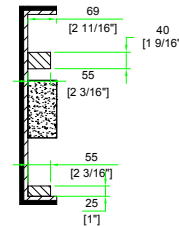

CM-CDDJ19MW

FRONT VIEW

LEFT VIEW

BACK VIEW

RIGHT VIEW

A-A VIEW

TOP VIEW OF COVER

B-B VIEW

C-C VIEW

TOP VIEW OF BASE

D-D VIEW

E-E VIEW

F-F VIEW

MODEL:CM-CDDJ19MW

INTERNATIONAL
DIVISION DE / OF MULTI-CAISSES INC.

SIÈGE SOCIAL - HEAD OFFICE