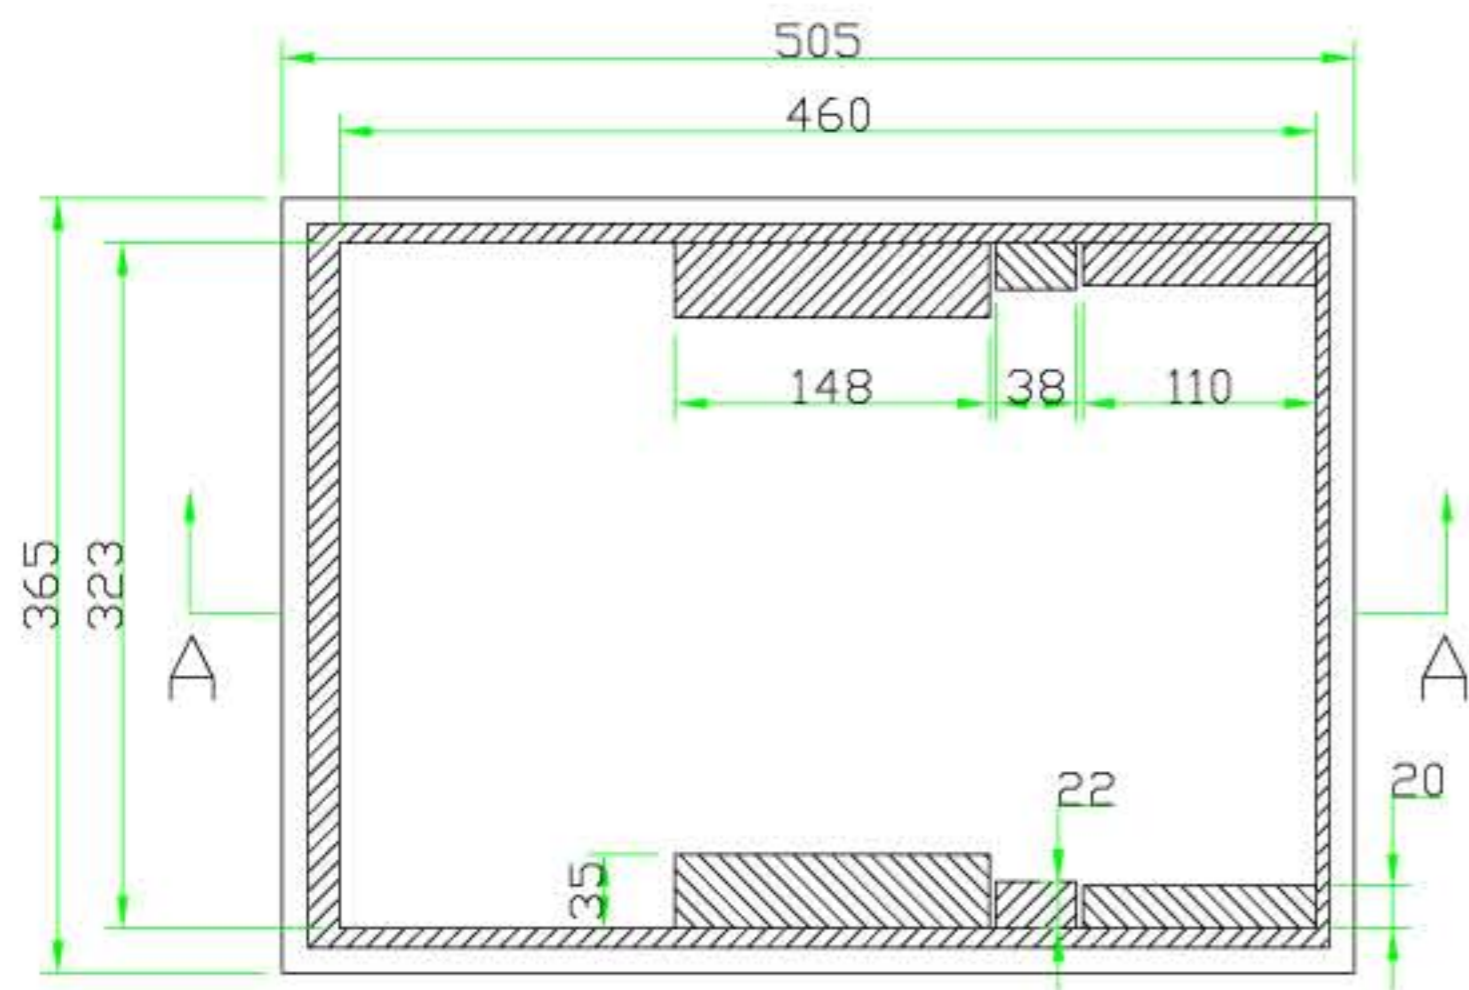

CM-DM12MX

WWW.THECASEMAKERSCO.COM

TOP VIEW

FRONT VIEW

LEFT VIEW

RIGHT VIEW

A-A

B-B

INSIDE VIEW OF BASE

INSIDE VIEW OF COVER