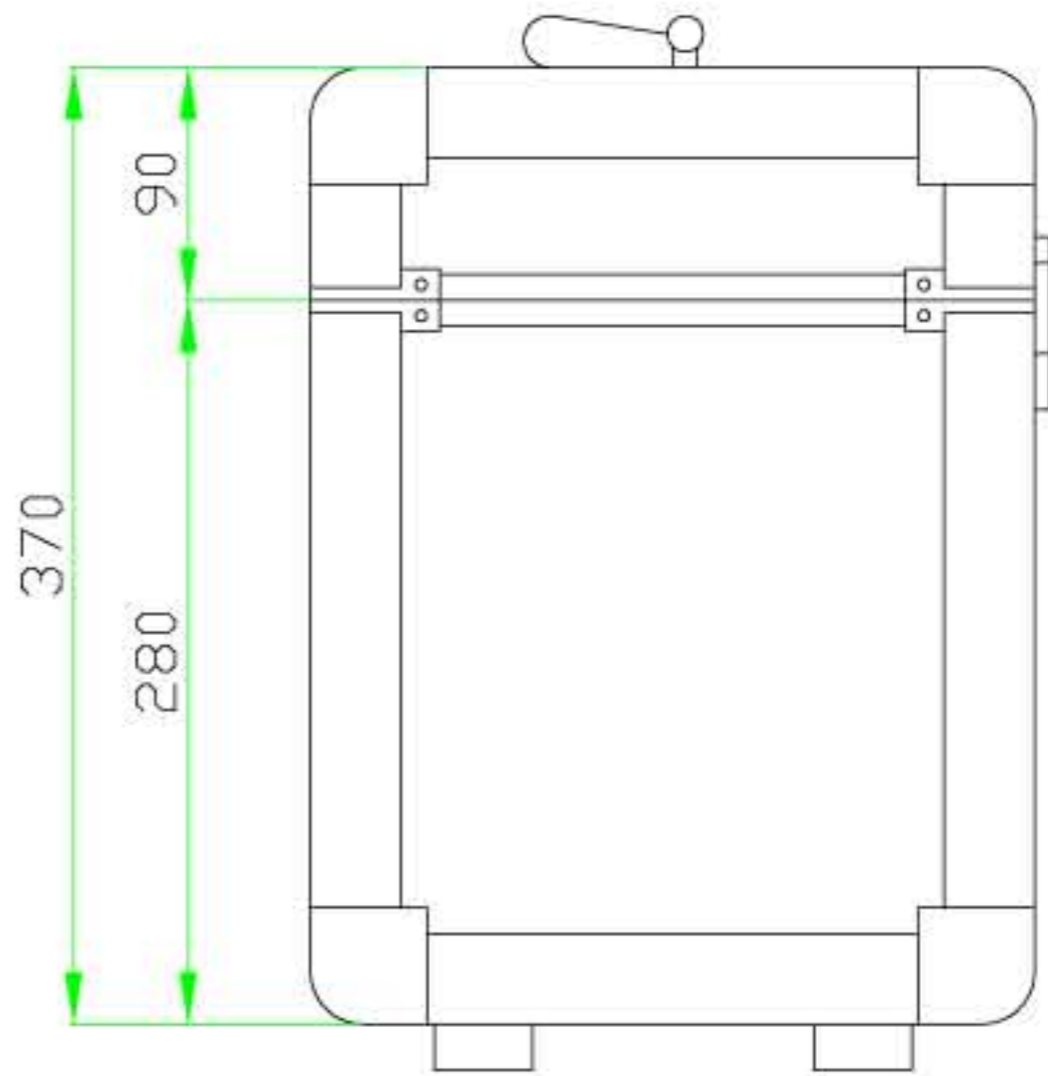

CM-ELP80

WWW.THECASEMAKERSCO.COM

TOP VIEW

FRONT VIEW

SIDE VIEW

BACK VIEW

INSIDE VIEW OF BASE

INSIDE VIEW OF COVER