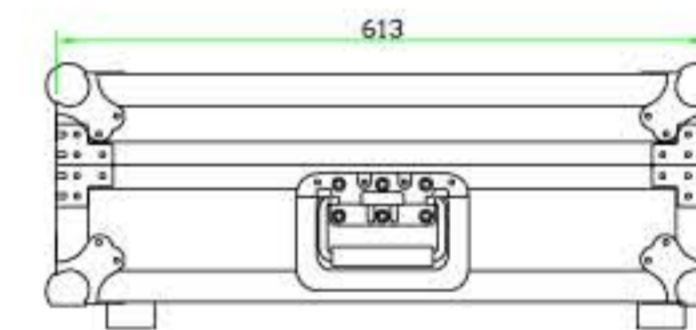

CM-EP88KW

TOP VIEW

FRONT VIEW

BACK VIEW

INSIDE VIEW OF BASE

WWW.THECASEMAKERSCO.COM

LEFT VIEW

RIGHT VIEW

INSIDE VIEW OF COVER