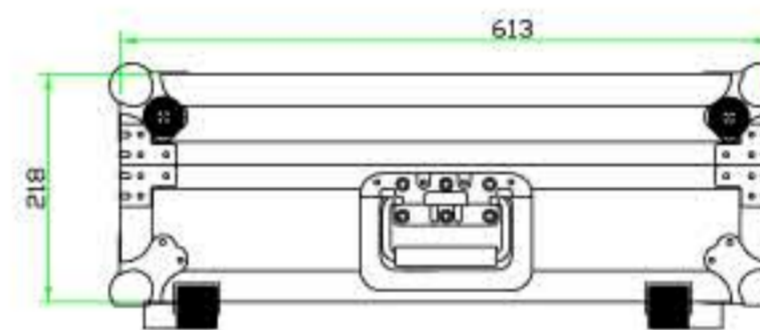

CM-EP88KW

TOP VIEW

FRONT VIEW

BACK VIEW

INSIDE VIEW OF BASE

WWW.THECASEMAKERSCO.COM

LEFT VIEW

RIGHT VIEW

INSIDE VIEW OF COVER