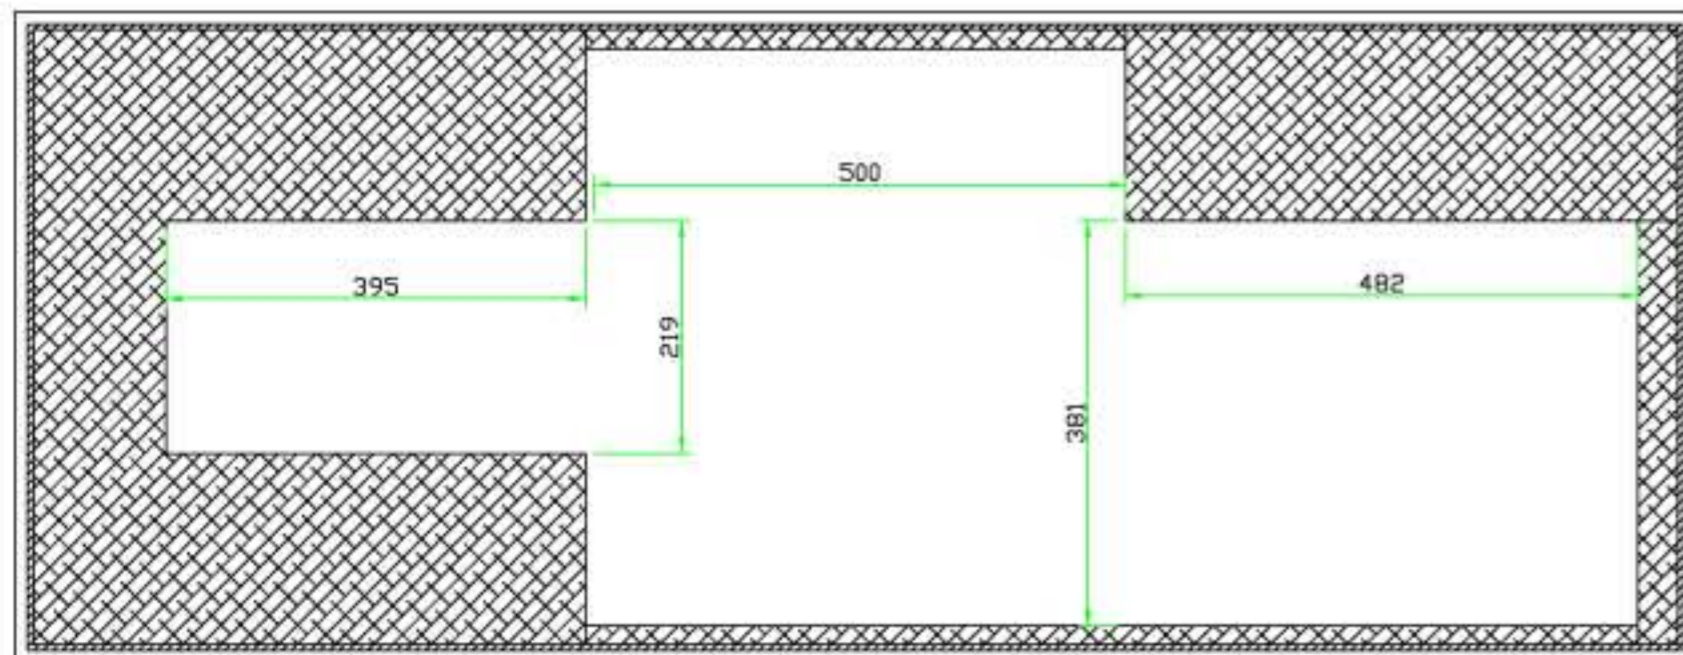

CM-EP88KW

TOP VIEW

FRONT VIEW

BACK VIEW

INSIDE VIEW OF BASE

WWW.THECASEMAKERSCO.COM

LEFT VIEW

RIGHT VIEW

INSIDE VIEW OF COVER