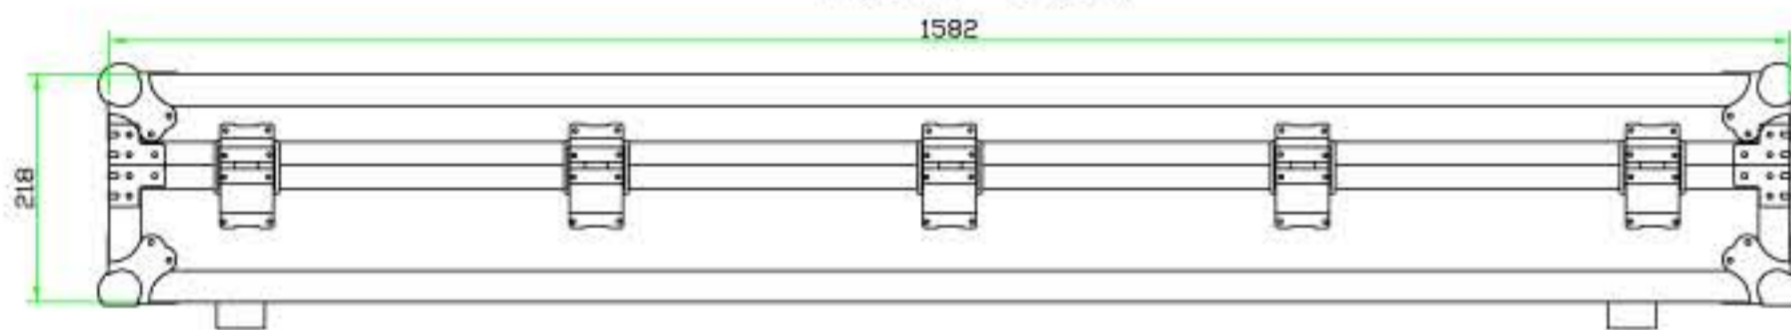

CM-EP88KW

TOP VIEW

FRONT VIEW

BACK VIEW

INSIDE VIEW OF BASE

WWW.THECASEMAKERSCO.COM

LEFT VIEW

RIGHT VIEW

INSIDE VIEW OF COVER