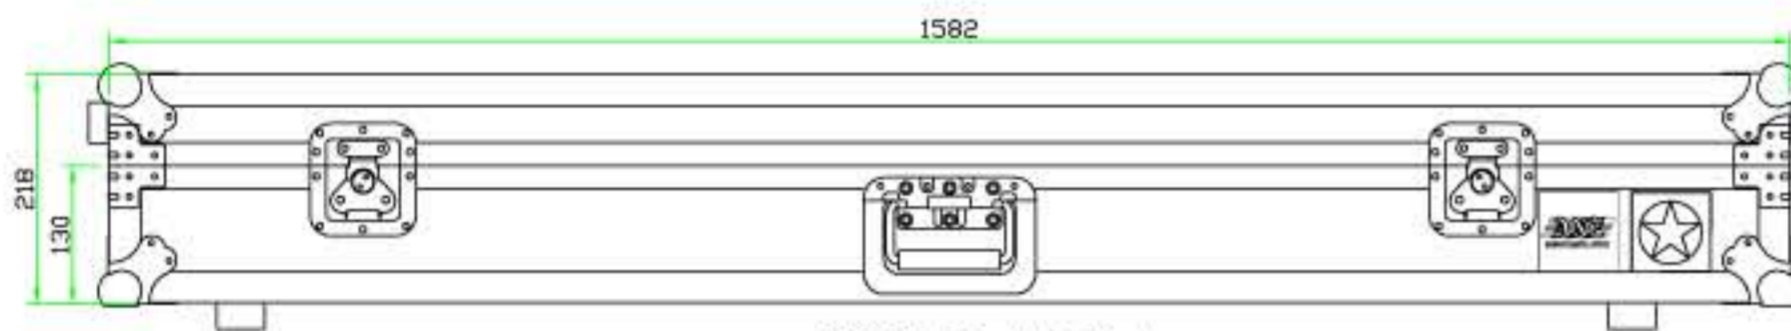

CM-EP88KW

TOP VIEW

FRONT VIEW

BACK VIEW

INSIDE VIEW OF BASE

WWW.THECASEMAKERSCO.COM

LEFT VIEW

RIGHT VIEW

INSIDE VIEW OF COVER