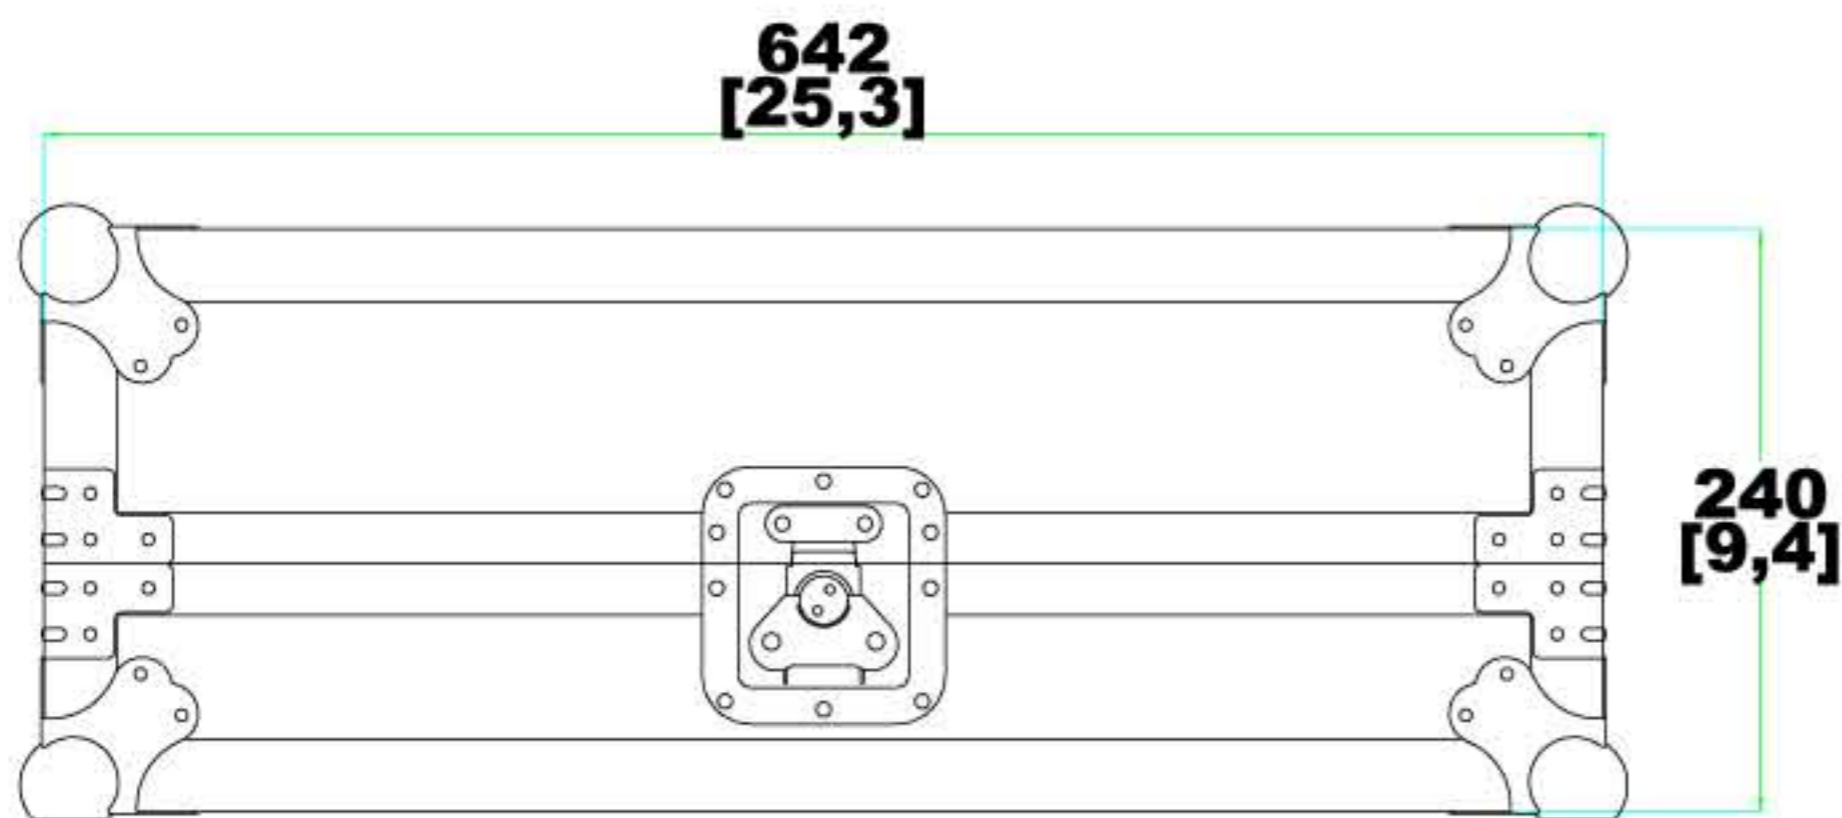

# CM-M19R

WWW.THECASEMAKERS.CO.COM

TOP VIEW

BATTOM VIEW

LEFT RIGHT VIEW

FORNT BACK VIEW

TOP VIEW OF BASE