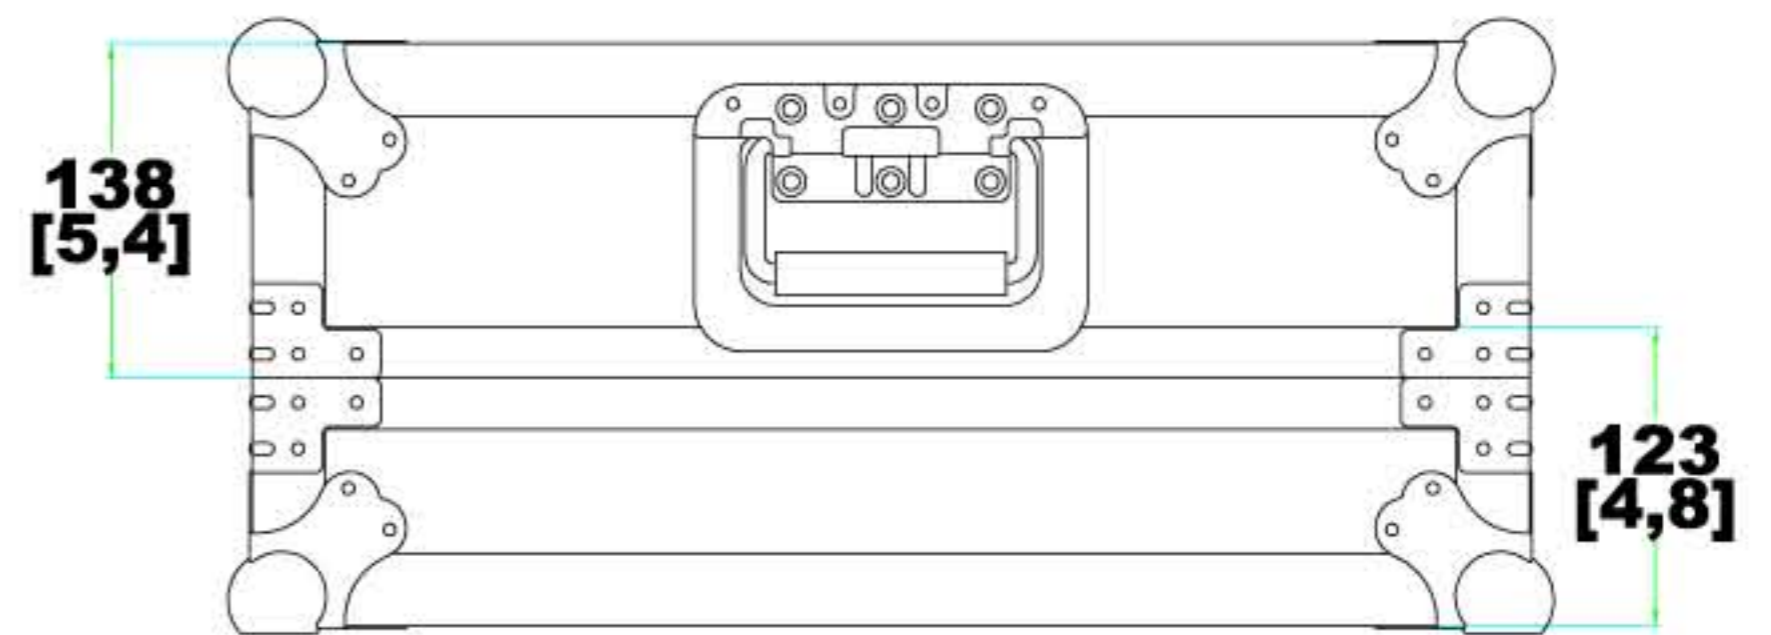

# CM-M19R

WWW.THECASEMAKERS.CO.COM

TOP VIEW

BATTOM VIEW

LEFT RIGHT VIEW

FORNT BACK VIEW

TOP VIEW OF BASE