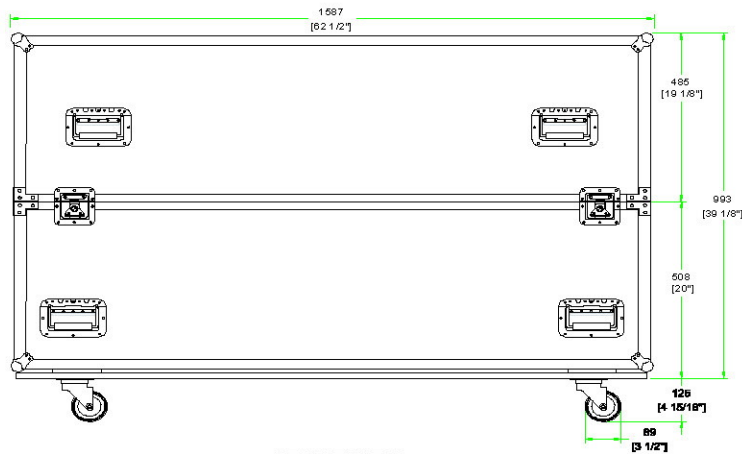

CM-PLASMA50C

FRONT VIEW
BACK VIEW

LEFT VIEW
RIGHT VIEW

A-A VIEW

TOP VIEW OF COVER

B-B VIEW

C-C VIEW

E-E VIEW

D-D VIEW

TOP VIEW OF BASE