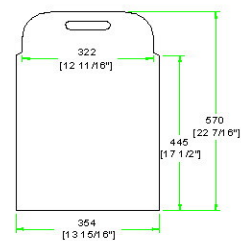

CM-PLASMA50C

FRONT VIEW
BACK VIEW

LEFT VIEW
RIGHT VIEW

A-A VIEW

TOP VIEW OF COVER

B-B VIEW

C-C VIEW

E-E VIEW

D-D VIEW

TOP VIEW OF BASE