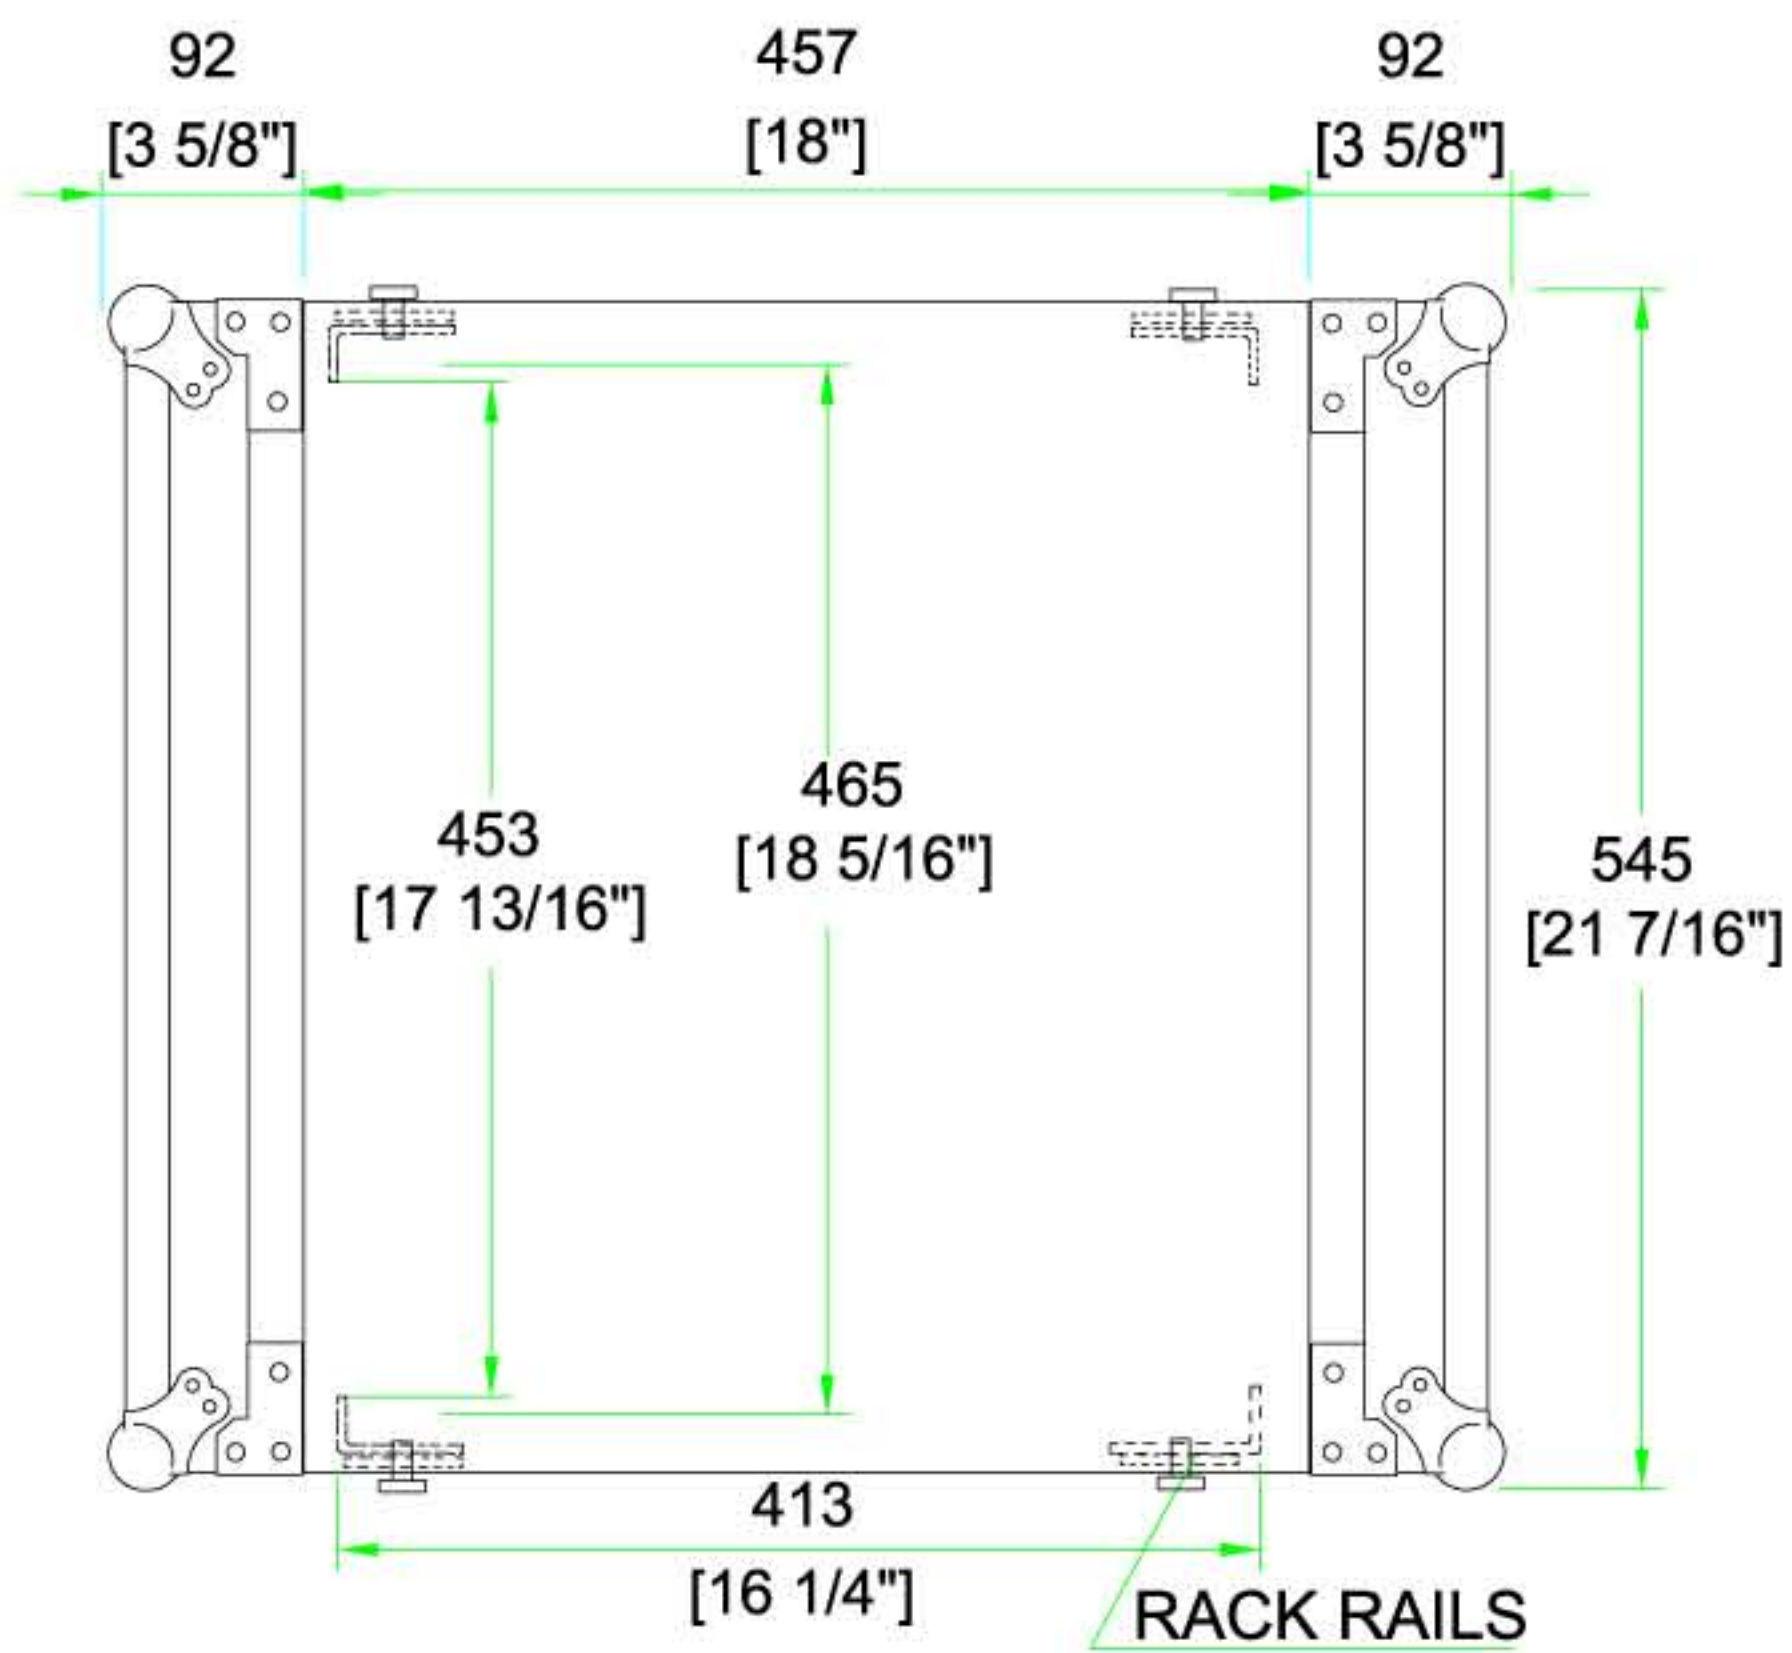

# CM-RM18-20UW

SIDE VIEW

FRONT VIEW

TOP VIEW

INSIDE VIEW