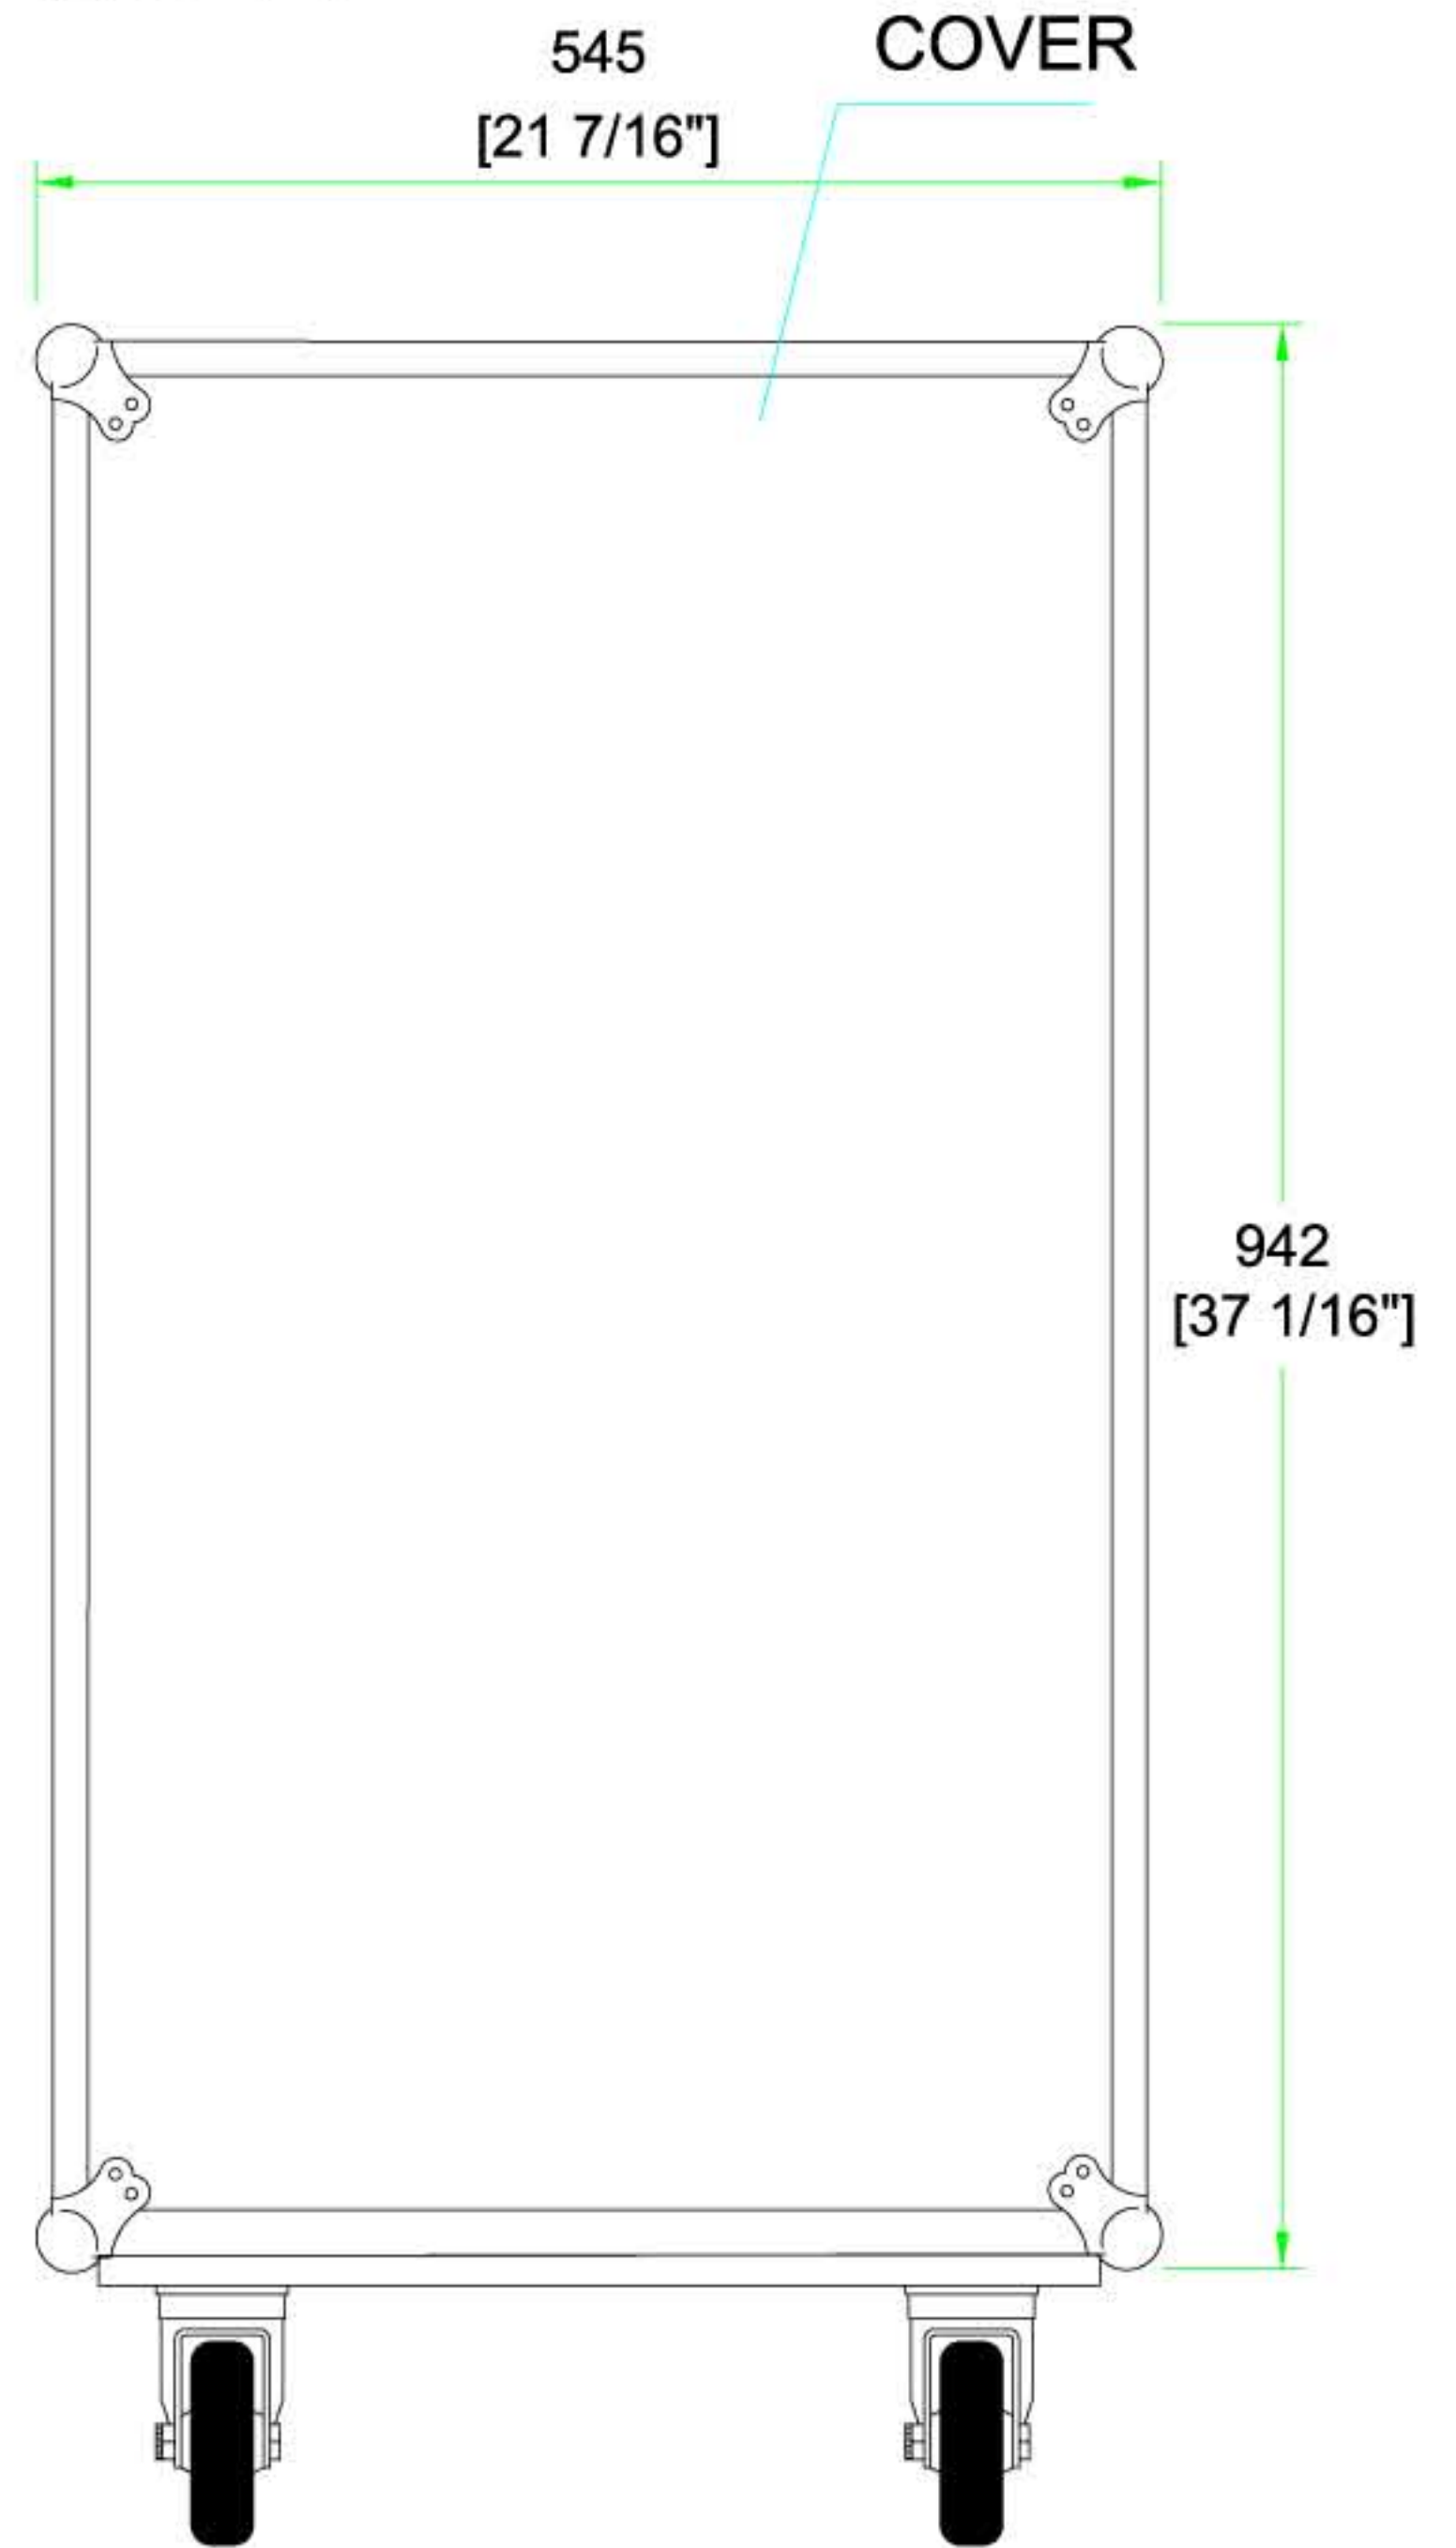

# CM-RM18-20UW

SIDE VIEW

FRONT VIEW

TOP VIEW

INSIDE VIEW