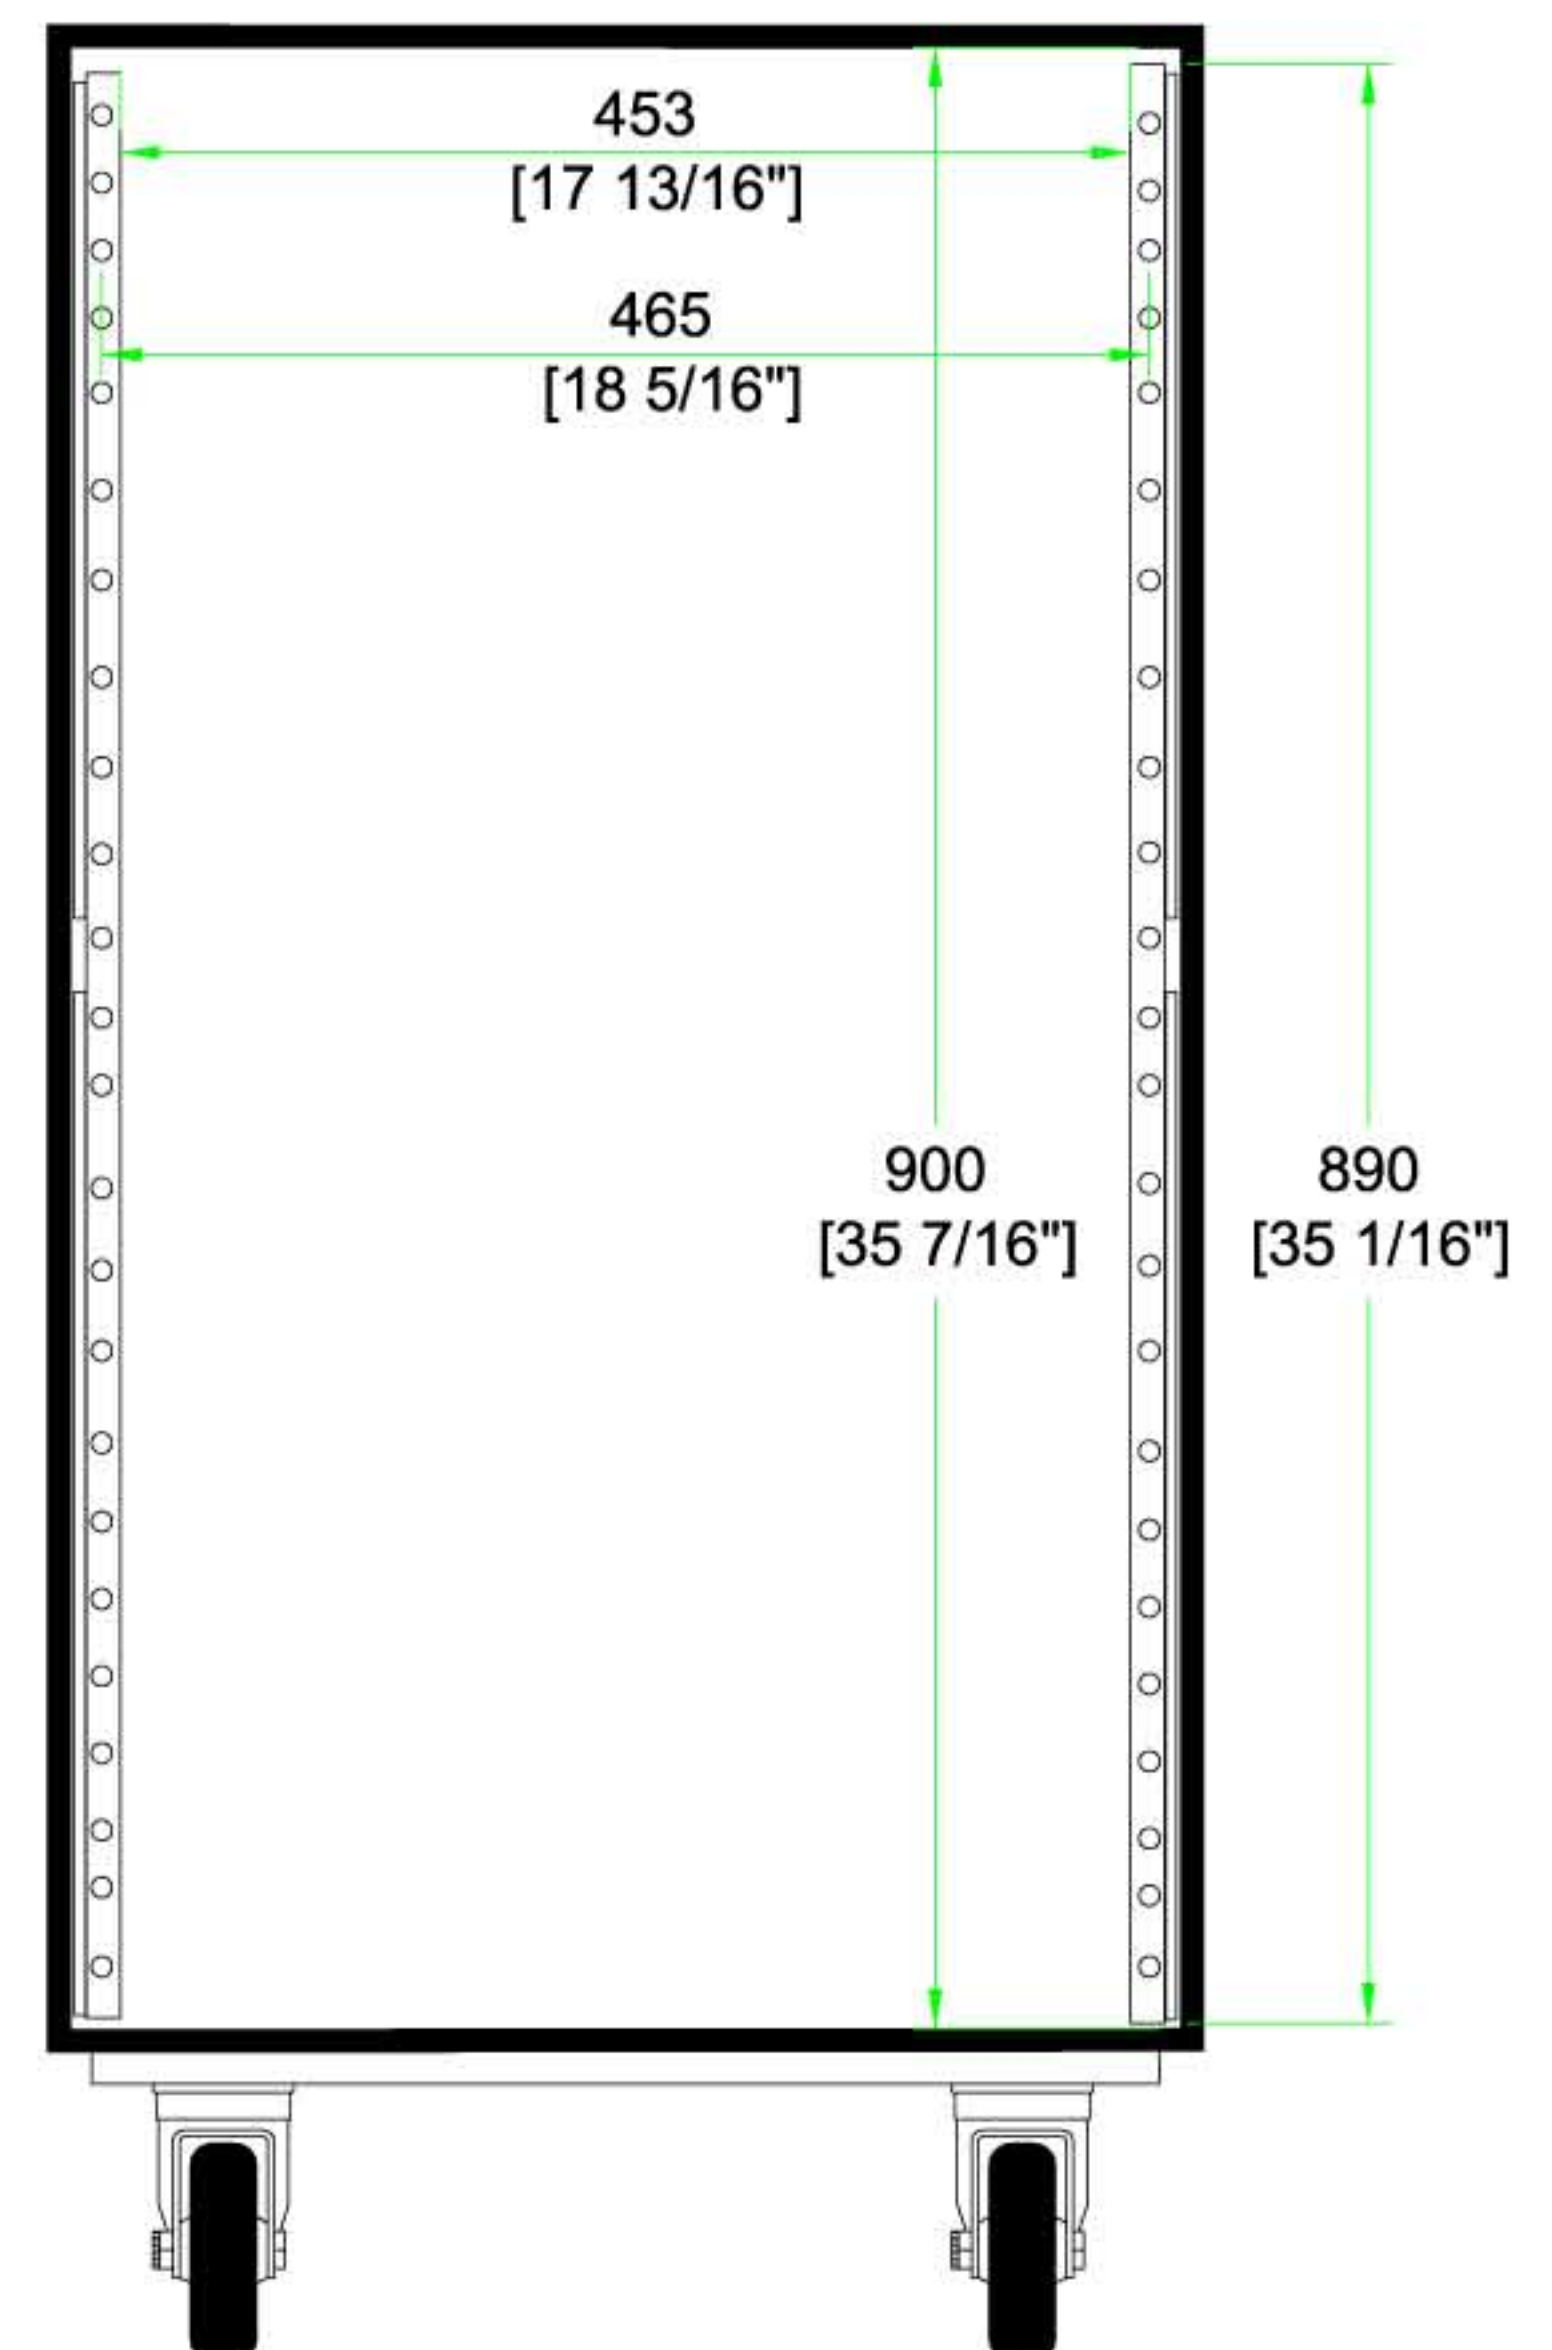

# CM-RM18-20UW

SIDE VIEW

FRONT VIEW

TOP VIEW

INSIDE VIEW