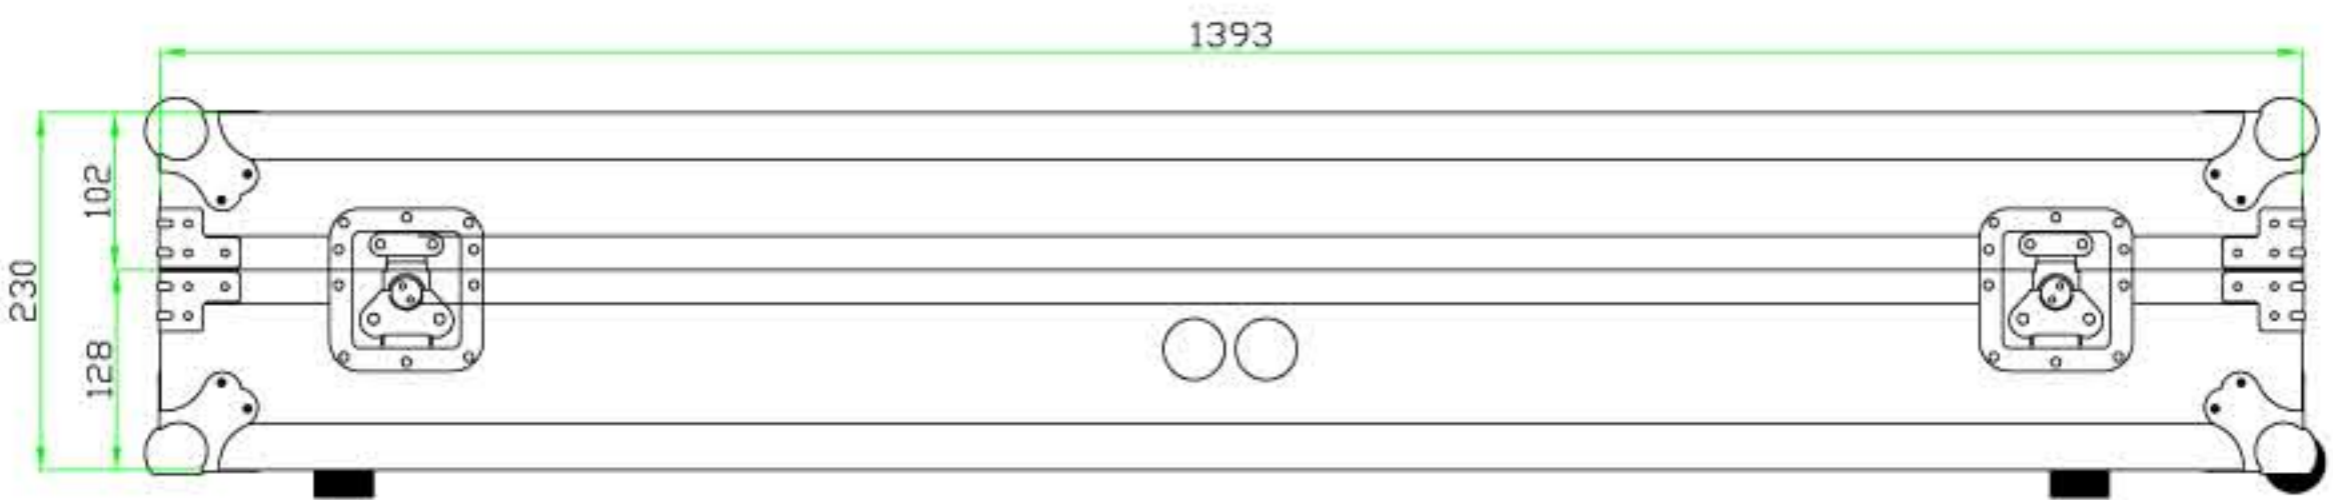

# CM-TPDJ12MW

WWW.THECASEMAKERSCO.COM

BACK VIEW