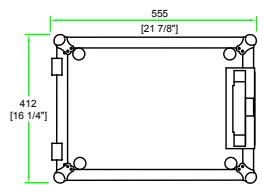

# CM-CD200SWH

FRONT VIEW

LEFT VIEW

BACK VIEW

RIGHT VIEW

BOTTOM VIEW

PANEL FOR TOP COVER

A-A VIEW

TOP VIEW OF COVER

B-B VIEW

C-C VIEW

TOP VIEW OF BASE

D-D VIEW

MODEL:CM-CD200SWH

INTERNATIONAL  
DIVISION DE / OF MULTI-CAISSES INC.

SIÈGE SOCIAL - HEAD OFFICE