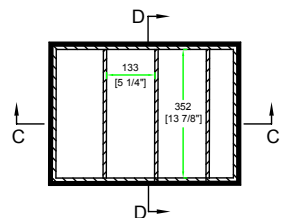

# CM-CD200SWH

FRONT VIEW

LEFT VIEW

BACK VIEW

RIGHT VIEW

BOTTOM VIEW

PANEL FOR TOP COVER

A-A VIEW

TOP VIEW OF COVER

B-B VIEW

C-C VIEW

TOP VIEW OF BASE

D-D VIEW

MODEL:CM-CD200SWH

INTERNATIONAL  
DIVISION DE / OF MULTI-CAISSES INC.

SIÈGE SOCIAL - HEAD OFFICE