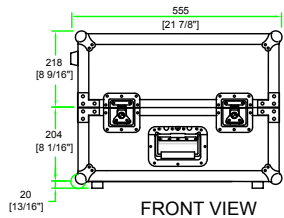

# CM-CD200SWH

FRONT VIEW

LEFT VIEW

BACK VIEW

RIGHT VIEW

BOTTOM VIEW

PANEL FOR TOP COVER

A-A VIEW

TOP VIEW OF COVER

B-B VIEW

C-C VIEW

TOP VIEW OF BASE

D-D VIEW

MODEL:CM-CD200SWH

INTERNATIONAL  
DIVISION DE / OF MULTI-CAISSES INC.

SIÈGE SOCIAL - HEAD OFFICE