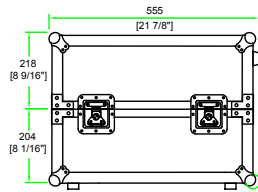

# CM-CD200SWH

FRONT VIEW

LEFT VIEW

BACK VIEW

RIGHT VIEW

BOTTOM VIEW

PANEL FOR TOP COVER

A-A VIEW

TOP VIEW OF COVER

B-B VIEW

C-C VIEW

TOP VIEW OF BASE

D-D VIEW

MODEL:CM-CD200SWH

INTERNATIONAL  
DIVISION DE / OF MULTI-CAISSES INC.

SIÈGE SOCIAL - HEAD OFFICE