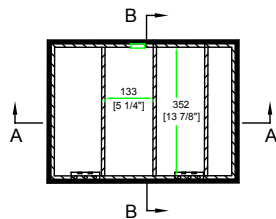

# CM-CD200SWH

FRONT VIEW

LEFT VIEW

BACK VIEW

RIGHT VIEW

BOTTOM VIEW

PANEL FOR TOP COVER

A-A VIEW

TOP VIEW OF COVER

B-B VIEW

C-C VIEW

TOP VIEW OF BASE

D-D VIEW

MODEL:CM-CD200SWH

INTERNATIONAL  
DIVISION DE / OF MULTI-CAISSES INC.

SIÈGE SOCIAL - HEAD OFFICE