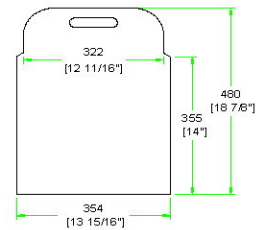

CM-PLASMA42C

FRONT VIEW
BACK VIEW

LEFT VIEW
RIGHT VIEW

A-A VIEW

TOP VIEW OF COVER

B-B VIEW

C-C VIEW

E-E VIEW

D-D VIEW

TOP VIEW OF BASE